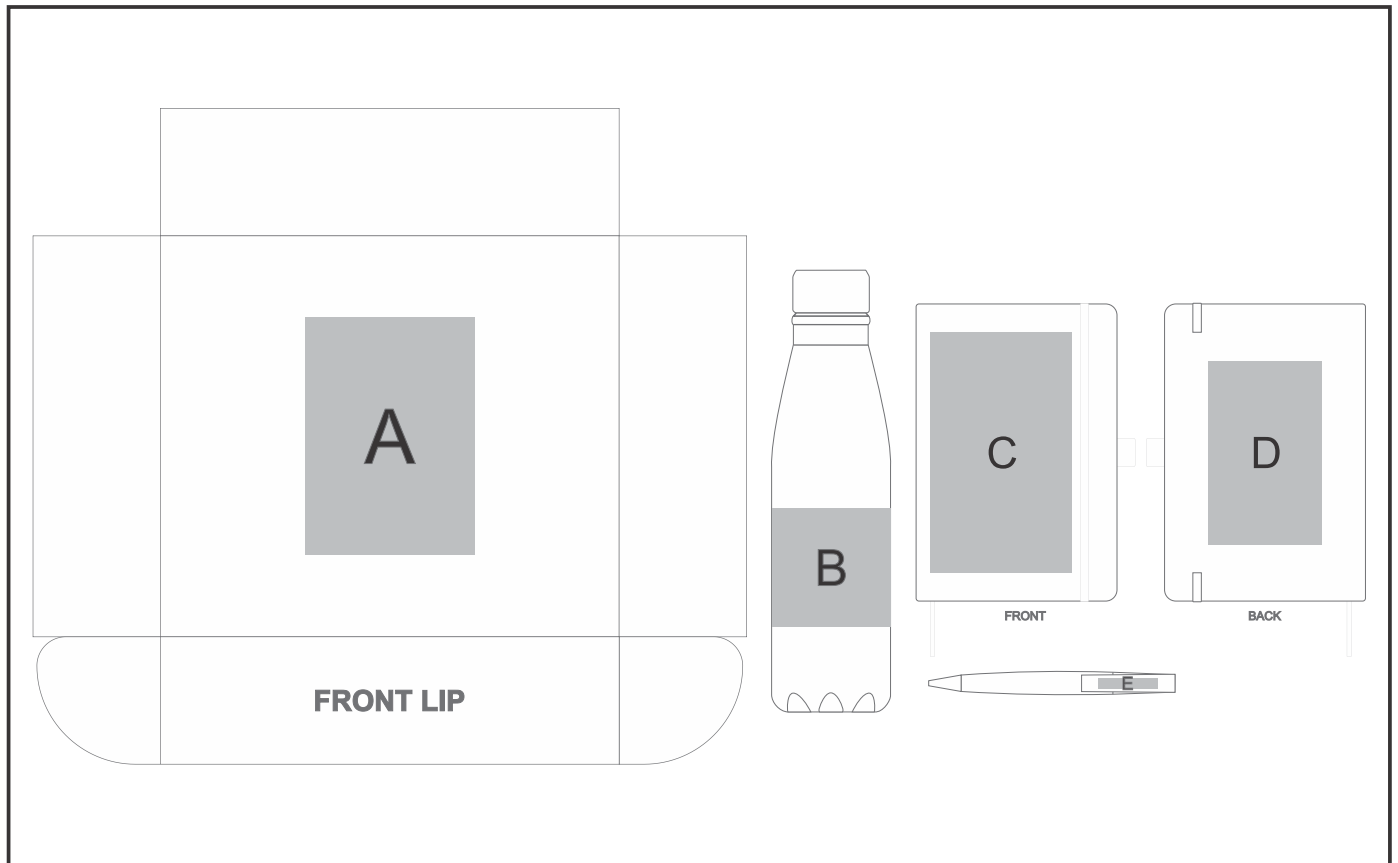

GF-AM-1103-B

Stephens Kraft Gift Set

Need to know:

- - Includes 1-Colour, 1-Position Screen Print on Box AND 1-Colour, 1-Position Screen Print OR 1-Position Laser Engraving OR 1-Position Foiling on Notebook AND 1-Position Screen Wrap on Bottle AND 1-Position Pad Print on Pen (setup fees apply)
- POS C - Laser Colour - TONAL| POS B - WHITE
- POS D - NB: We can only brand on the Pen Clip, NO branding on the band because of the silicone coating finish and the inks are not sticking on thi item
- No soild block for Foiling

Branding Options:

Position A

1. Screen Print (SB)
1 Colour
Size: 100mm wide x 140mm high

Position D

1. Screen Print (SA)
2 Colours
Size: 80mm wide x 130mm high
2. Foiling (FL)
N/A
Size: 80mm wide x 130mm high
3. Digital Direct Transfer (DDT-D)
Full Colour
Size: 80mm wide x 74mm high
4. Digital Direct Transfer (DDT-A)
Full Colour
Size: 80mm wide x 130mm high
5. Laser Engraving (LB)
N/A
Size: 80mm wide x 130mm high
6. Debossing (BOS-1)
N/A
Size: 80mm wide x 130mm high
7. Digital Dome Sticker (DB)
Full Colour
Size: -1mm wide x -1mm high

Position E

1. Pad Printing (PB)
4 Colours
Size: 35mm wide x 7mm high
2. Direct to Print (DP-A)
Full Colour
Size: 25mm wide x 6mm high

Position C

1. Screen Print (SA)
2 Colours
Size: 100mm wide x 160mm high
2. Foiling (FL)
N/A
Size: 100mm wide x 160mm high
3. Digital Direct Transfer (DDT-D)
Full Colour
Size: 100mm wide x 74mm high
4. Digital Direct Transfer (DDT-A)
Full Colour
Size: 100mm wide x 148mm high
5. Digital Direct Transfer (DDT-B)
Full Colour
Size: 100mm wide x 160mm high
6. Laser Engraving (LB)
N/A
Size: 100mm wide x 160mm high
7. Debossing (BOS-1)
N/A
Size: 100mm wide x 160mm high
8. Digital Dome Sticker (DB)
Full Colour
Size: -1mm wide x -1mm high